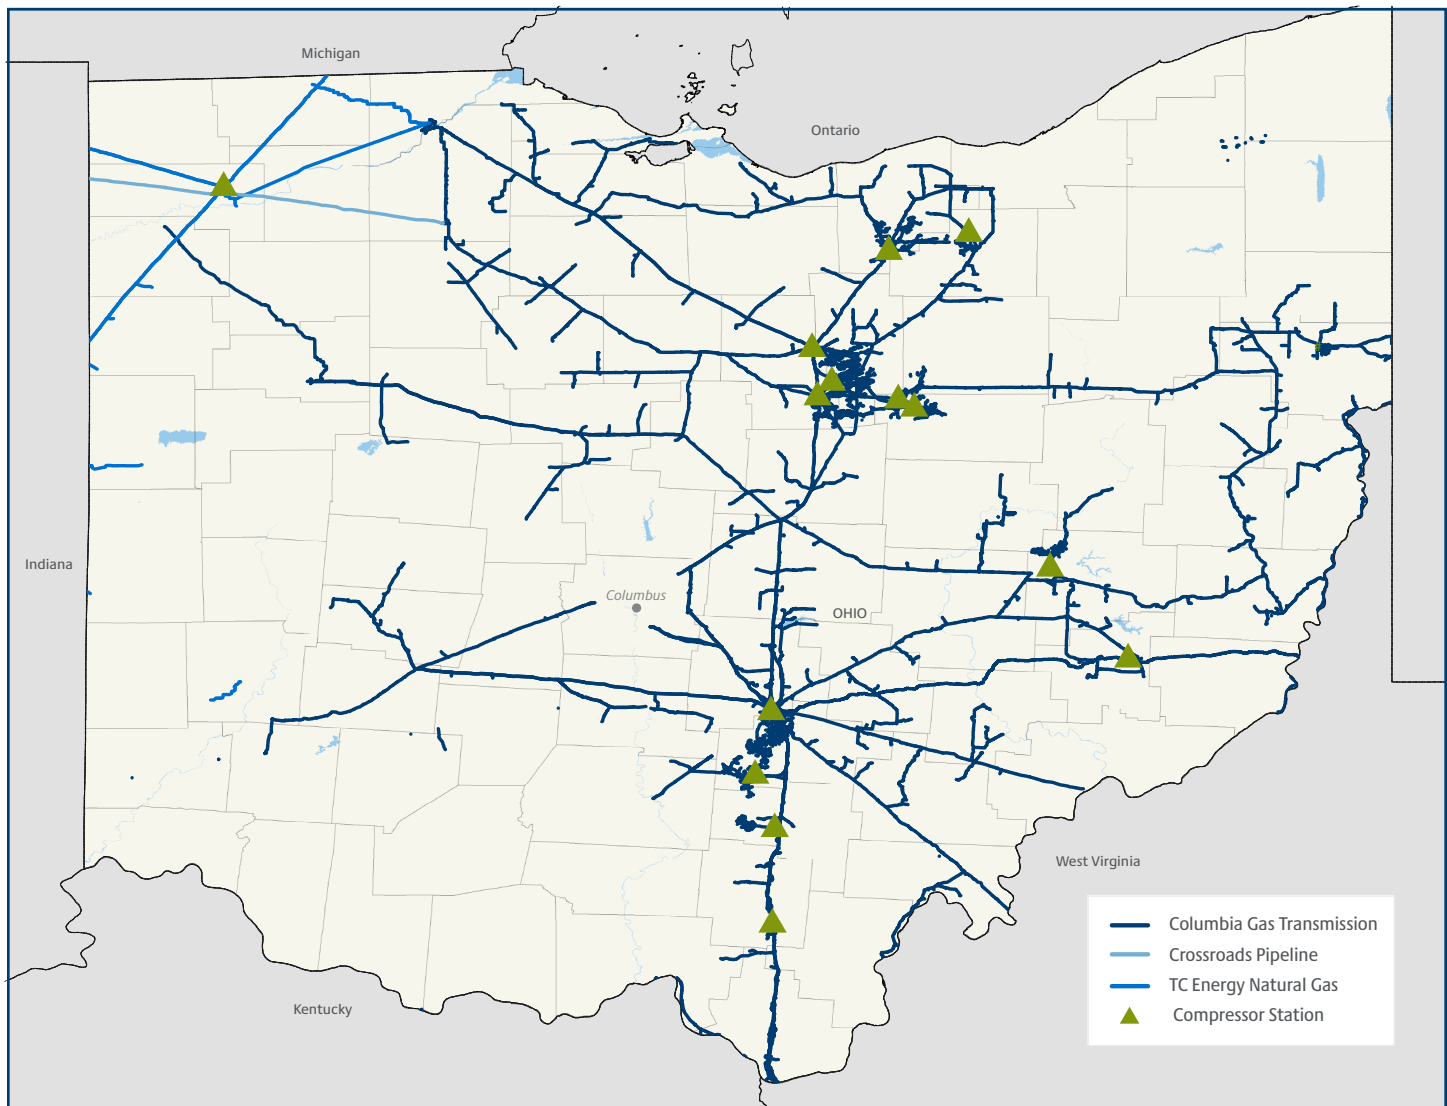

Ohio:

Counties of operation

Allen, Ashland, Ashtabula, Athens, Belmont, Brown, Butler, Carroll, Champaign, Clark, Clinton, Columbia, Columbiana, Coshocton, Crawford, Cuyahoga, Darke, Defiance, Delaware, Erie, Fairfield, Fayette, Franklin, Fulton, Gallia, Geauga, Greene, Guernsey, Hancock, Hardin, Harrison, Henry, Hocking, Holmes, Huron, Jackson, Jefferson, Knox, Lawrence, Licking, Logan, Lorain, Lucas, Madison, Mahoning, Marion, Medina, Meigs, Mercer, Monroe, Montgomery, Morgan, Morrow, Muskingum, Noble, Ottawa, Paulding, Paulding, Perry, Pickaway, Putnam, Richland, Ross, Sandusky, Scioto, Seneca, Stark, Trumbull, Tuscarawas, Union, VanWert, Vinton, Warren, Washington, Wayne, Williams, Wood, Wyandot.

About TC Energy

For more than 70 years, TC Energy has been safely operating pipelines, storage facilities and power-generation plants in the U.S., Canada and Mexico. We operate more than 57,900 miles of natural gas pipelines and 3,000 miles of liquids (crude oil) pipelines, transporting the energy that Americans use every day.

www.npms.phmsa.dot.gov

Right-of-way signs

Pipeline marker signs are placed along the right-of-way at road crossings, railway crossings and watercourse crossings. They display the name of the operator, product and emergency contact number.

MARKER SIGNS

MARKER "BULLET" POST

MARKER "SLAT" POST

EMERGENCY CONTACTS: See Map On Back

Ohio: TC Energy Operations Map

Emergency numbers

Use the map above to find the emergency number for pipelines in your area. In the case of an emergency, if you dial the wrong number, your call will be directed to the appropriate operator.